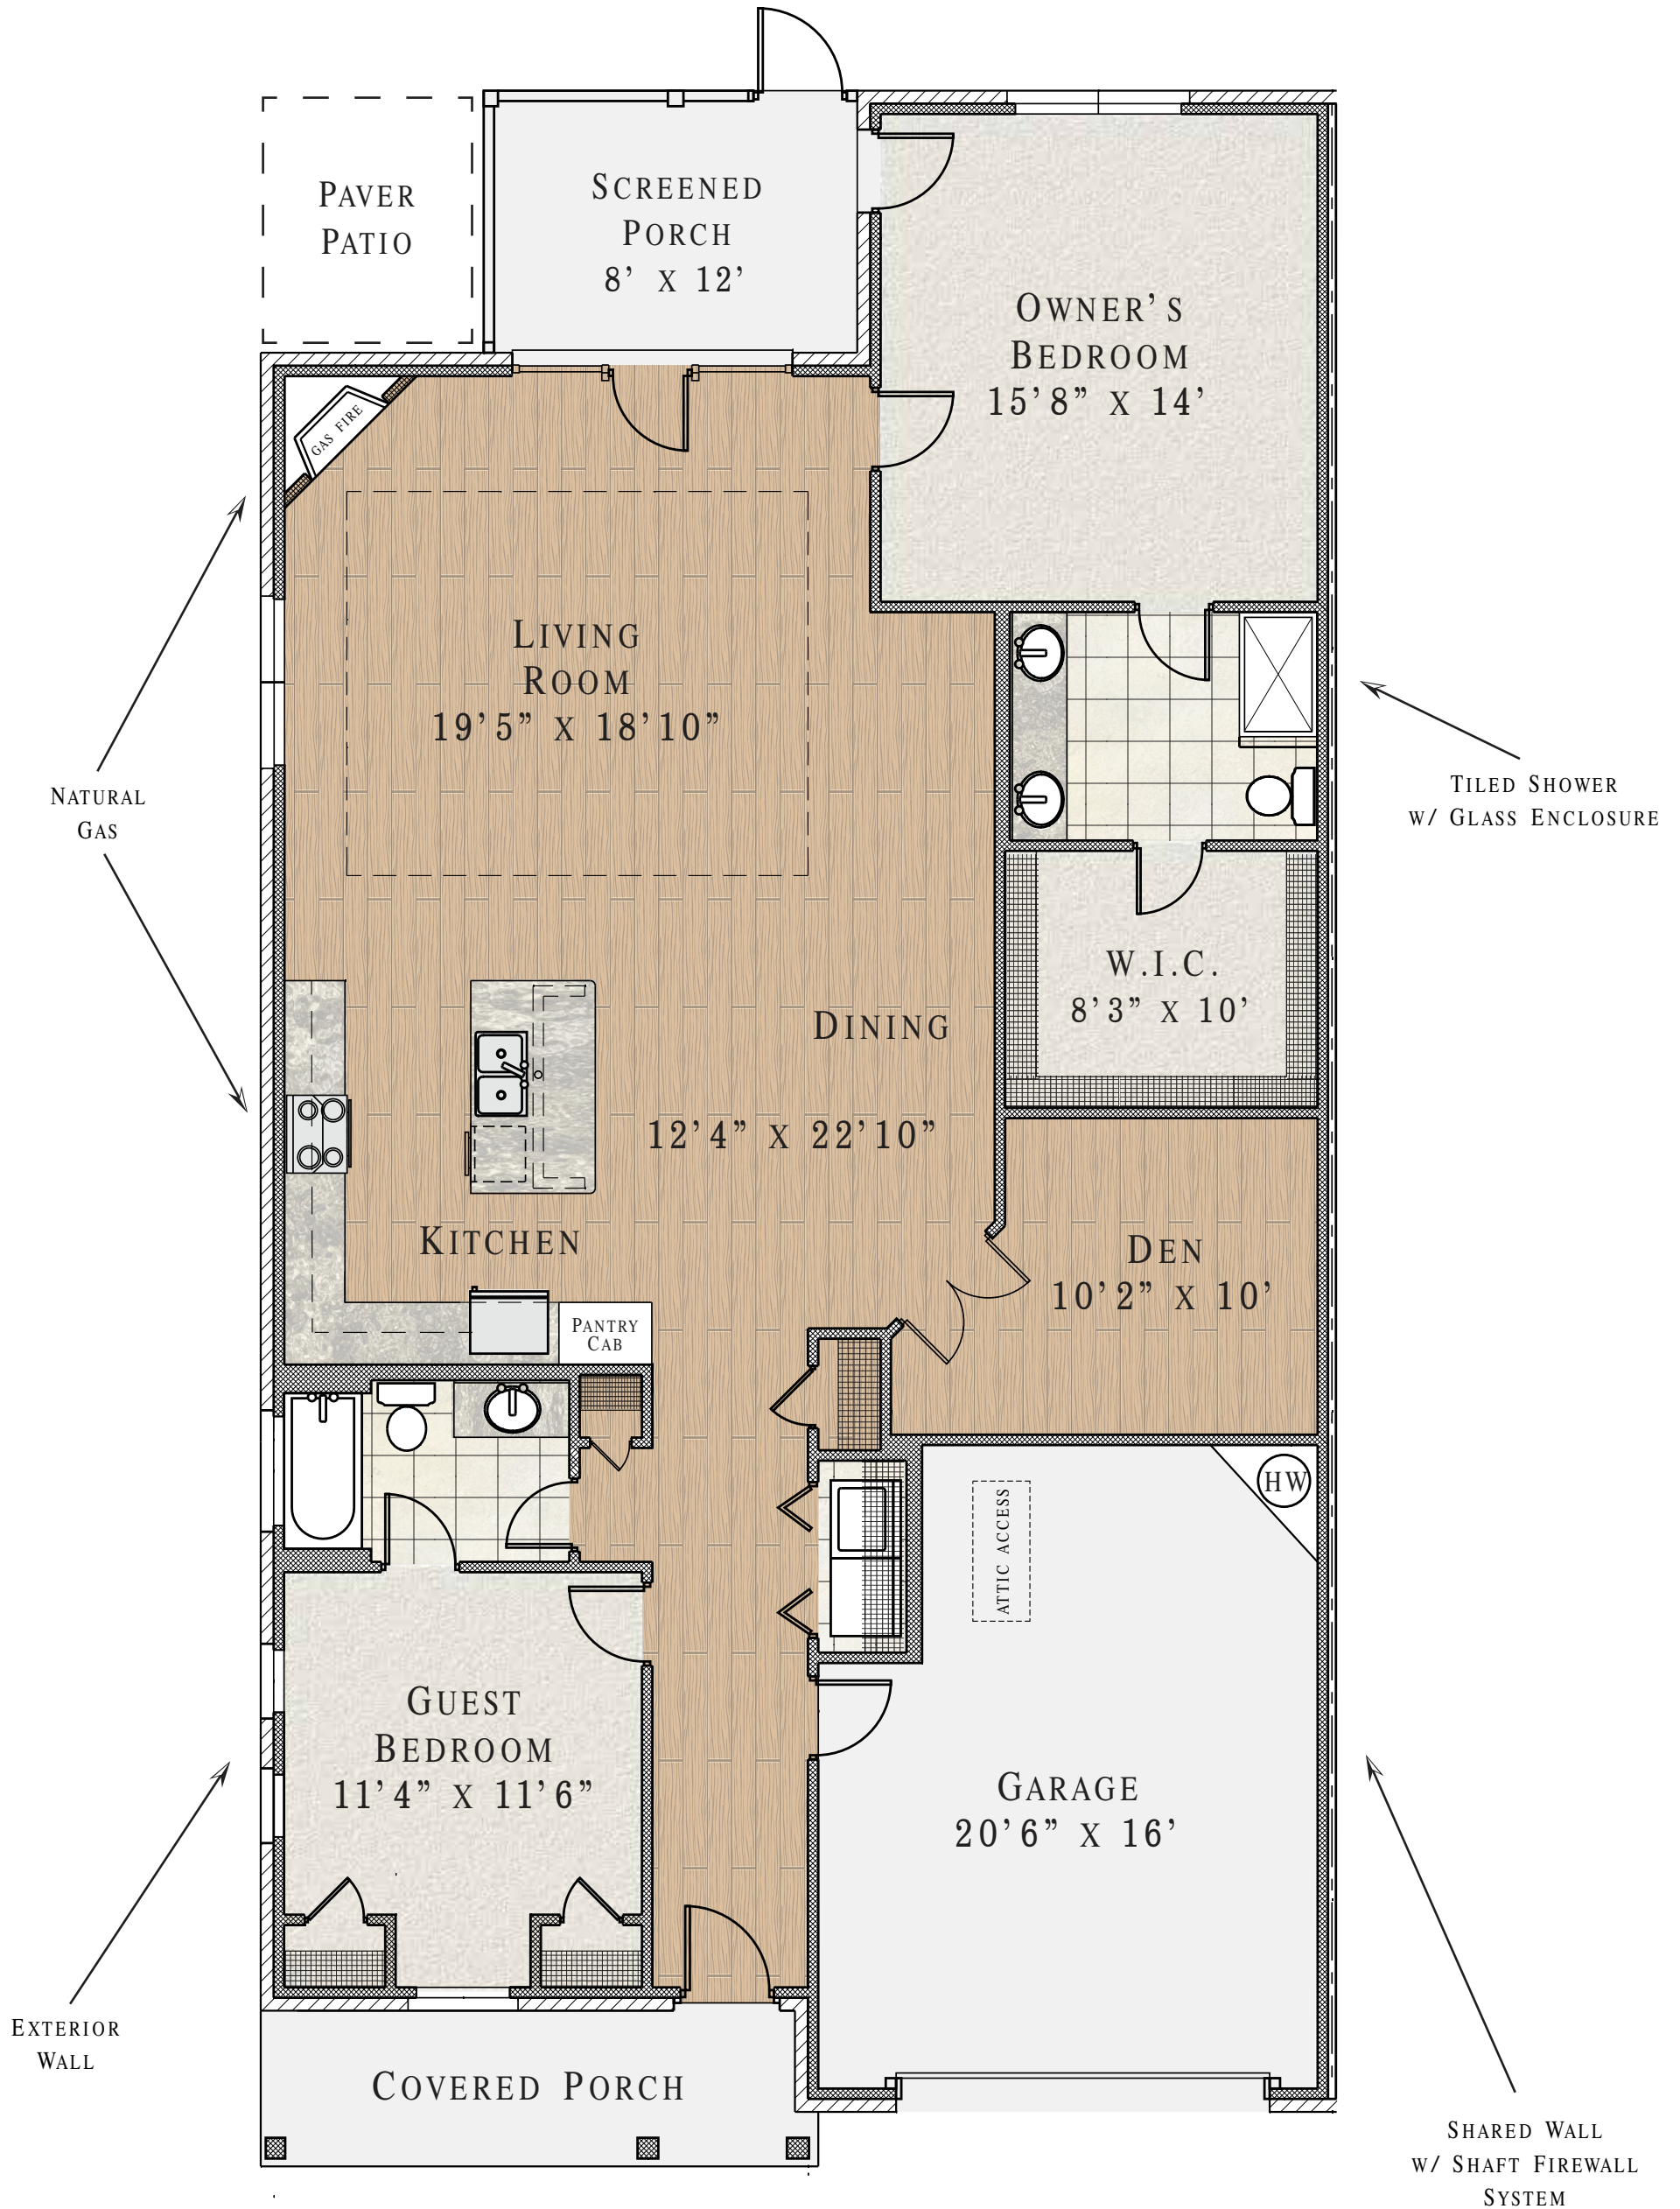

*Muirfield Townes*  
AT ECHO FARMS

SINGLE-STORY TOWNHOMES  
LOTS 76-81 (4 EXTERIOR UNITS & 2 INTERIOR UNITS)

**1637**  
HEATED SQ.FT.  
AS SHOWN

INTERIOR UNIT  
DIMENSIONS VARY  
SLIGHTLY—APPROX.  
1615 SQ.FT.

ARTISTIC REPRESENTATION. BUILDER RESERVES THE RIGHT TO MAKE CHANGES TO FLOORPLAN, FINISHES, MATERIALS, AND/OR PRICING