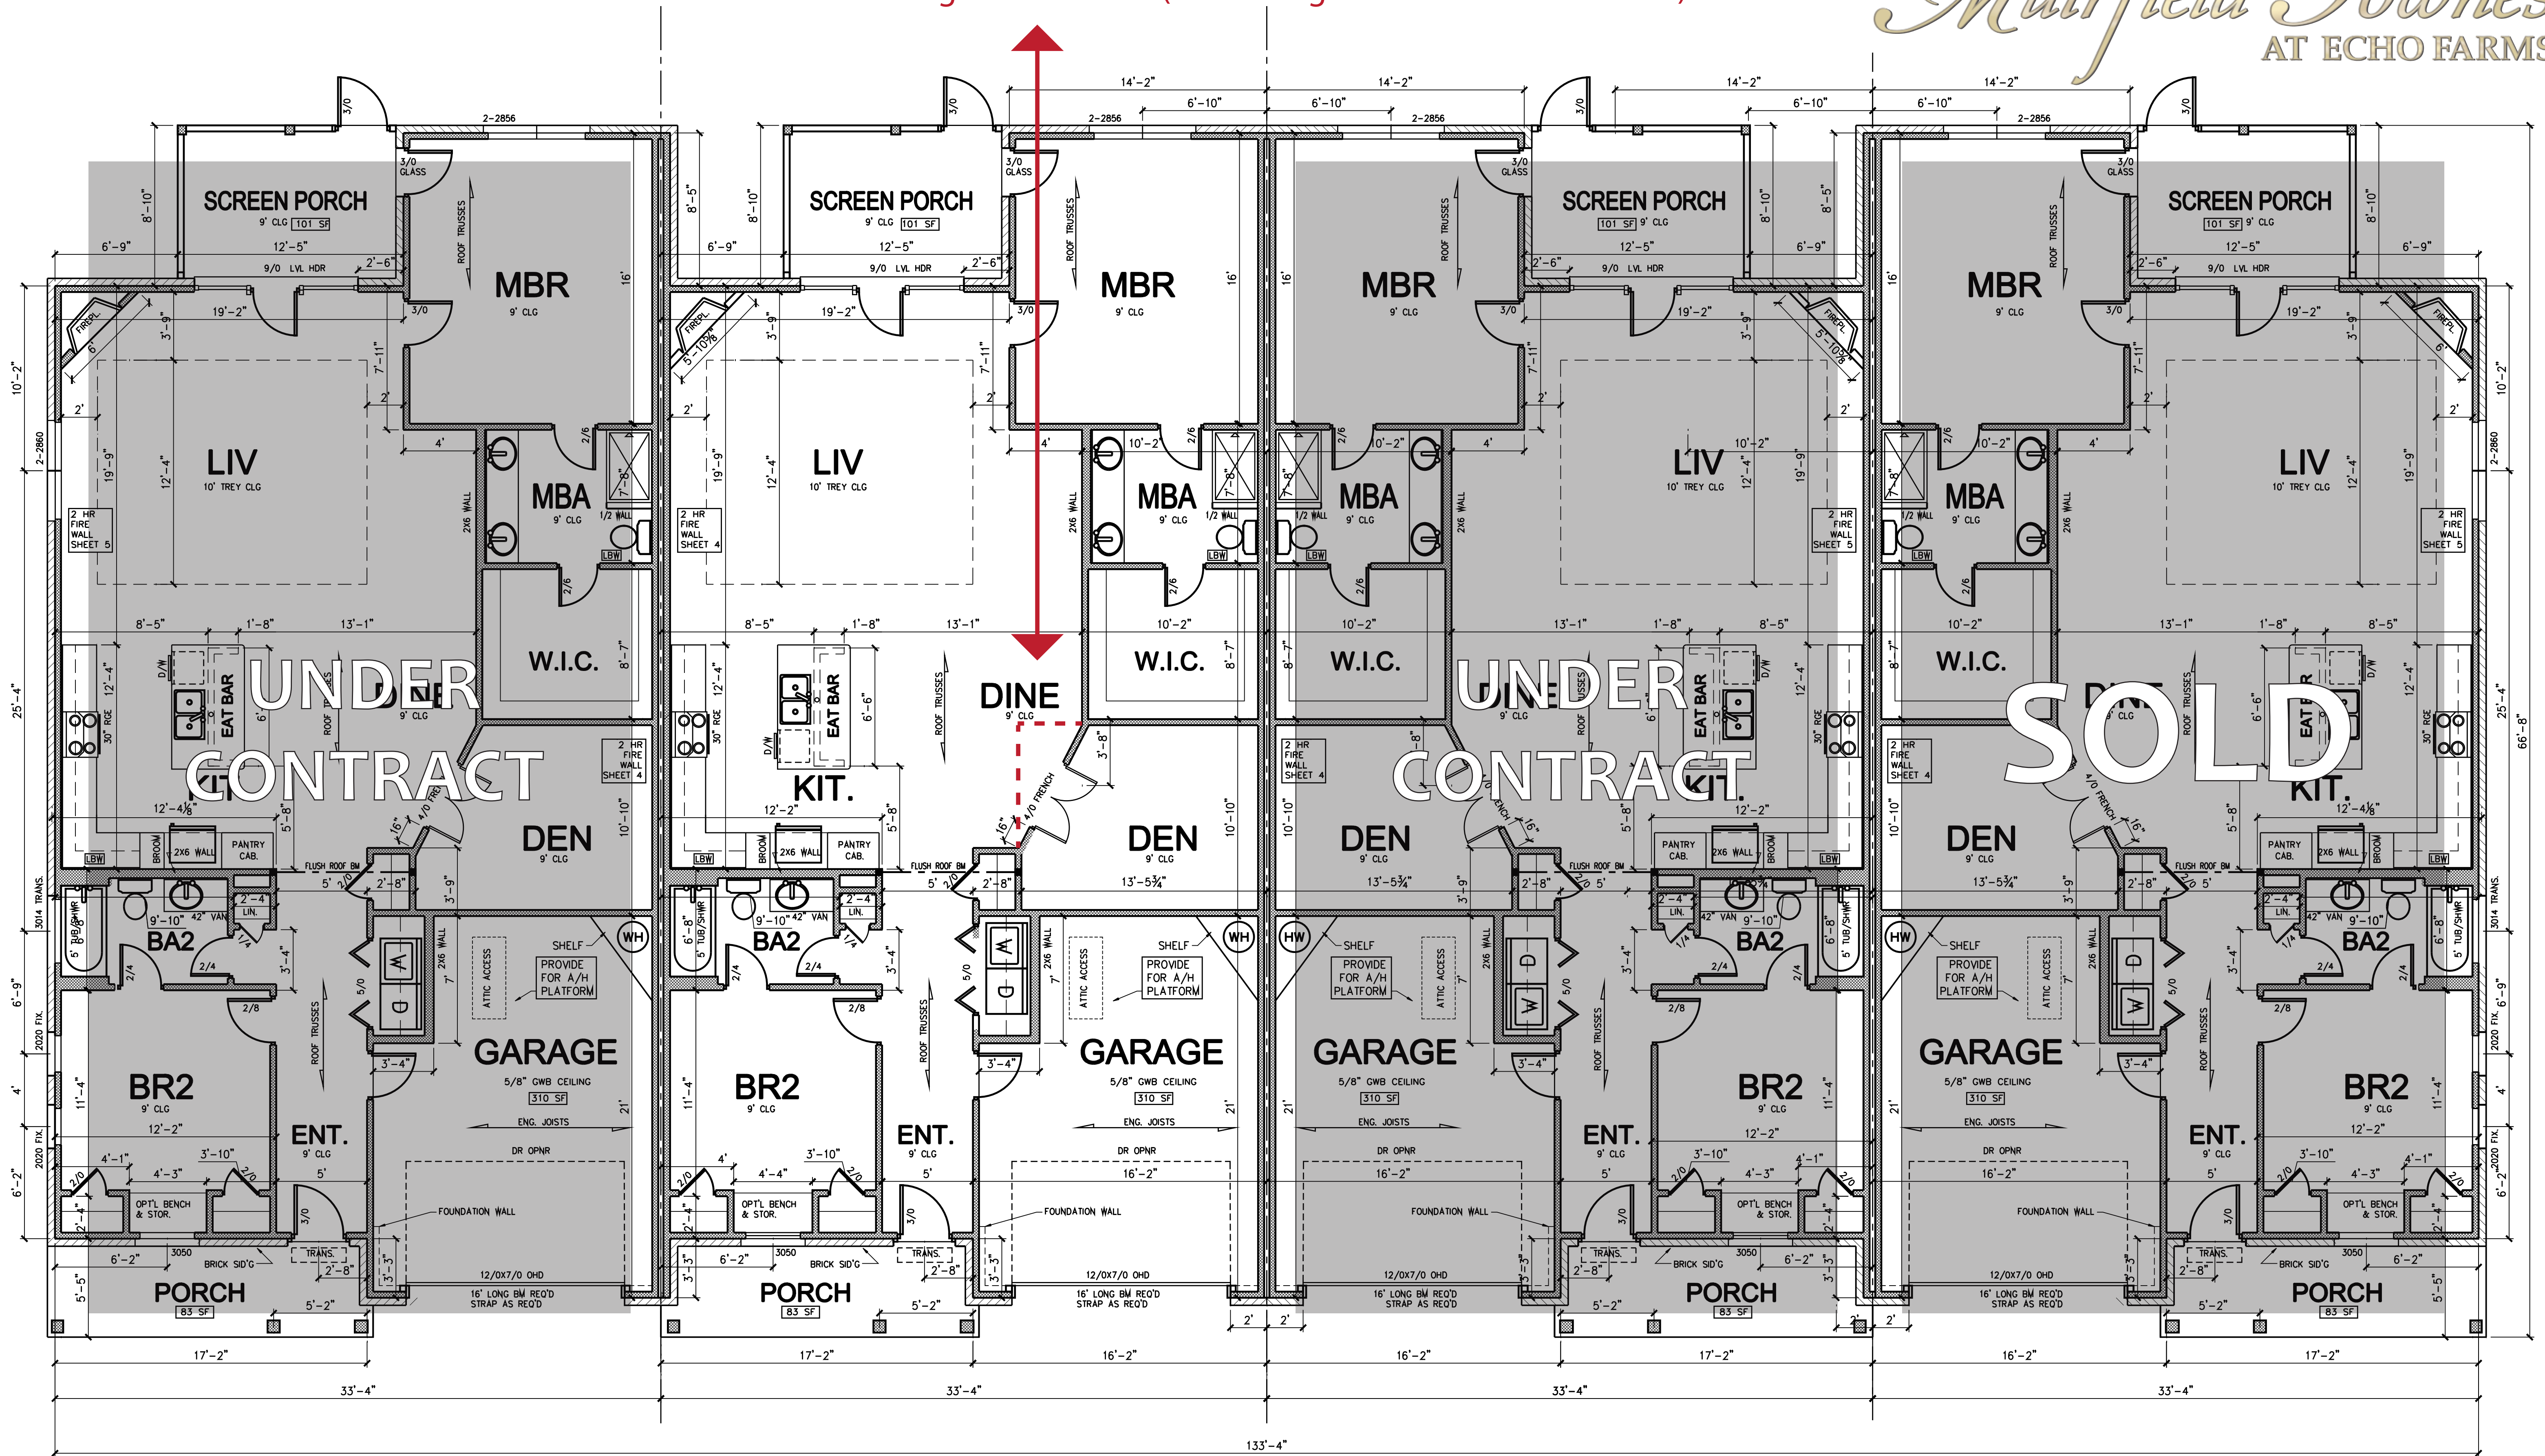

NOTE: Under-construction. Den is framed as rectangular-shaped room with dual-swing French doors (not an angled wall as shown below).

Muirfield Townes
AT ECHO FARMS

(Lot 78)

(Lot 79)

(Lot 80)

(Lot 81)

1608 heated sq.ft. per townhome unit